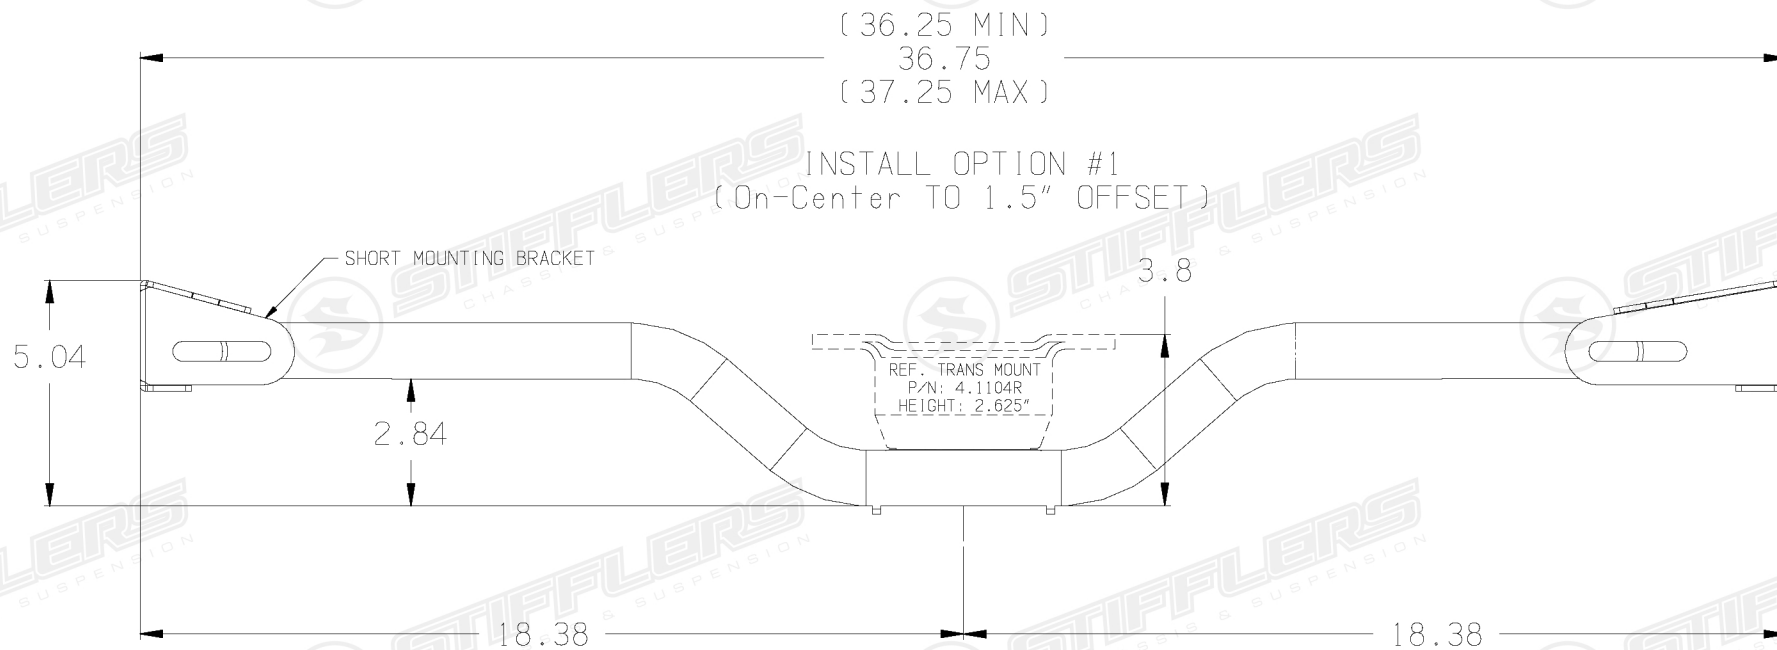

PART NUMBER: TCB-FT05
PART NAME: F-150 CROSSMEMBER (81-96)

INSTALL OPTION #2
(FROM 1.5" TO 3.0" OFFSET)

VIEW FROM REAR OF TRUCK