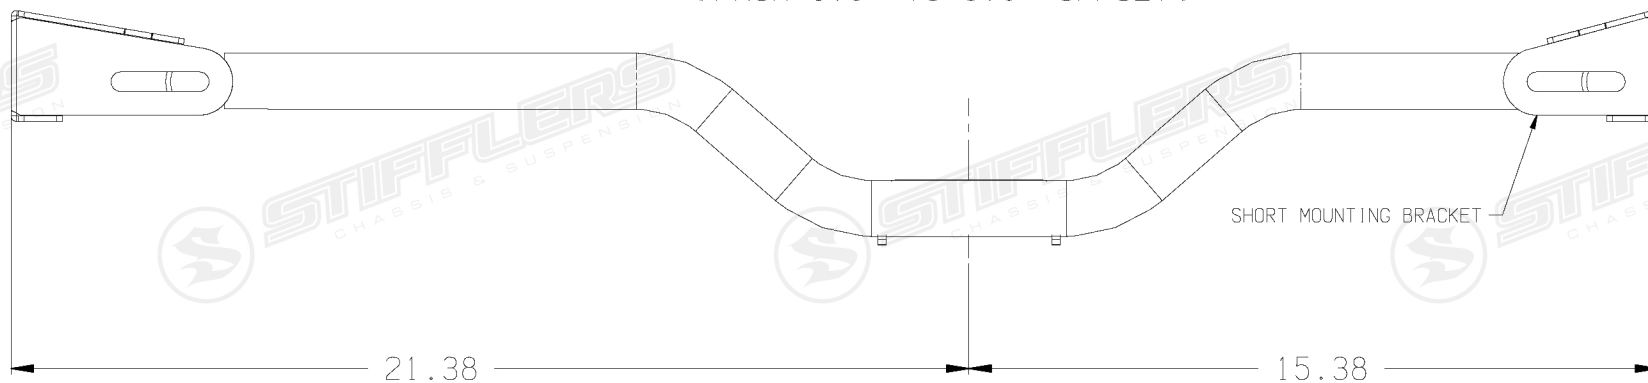

PART NUMBER: TCB-FT05
PART NAME: F-150 CROSSMEMBER (81-96)

INSTALL OPTION #2
(FROM 1.5" TO 3.0" OFFSET)

VIEW FROM REAR OF TRUCK