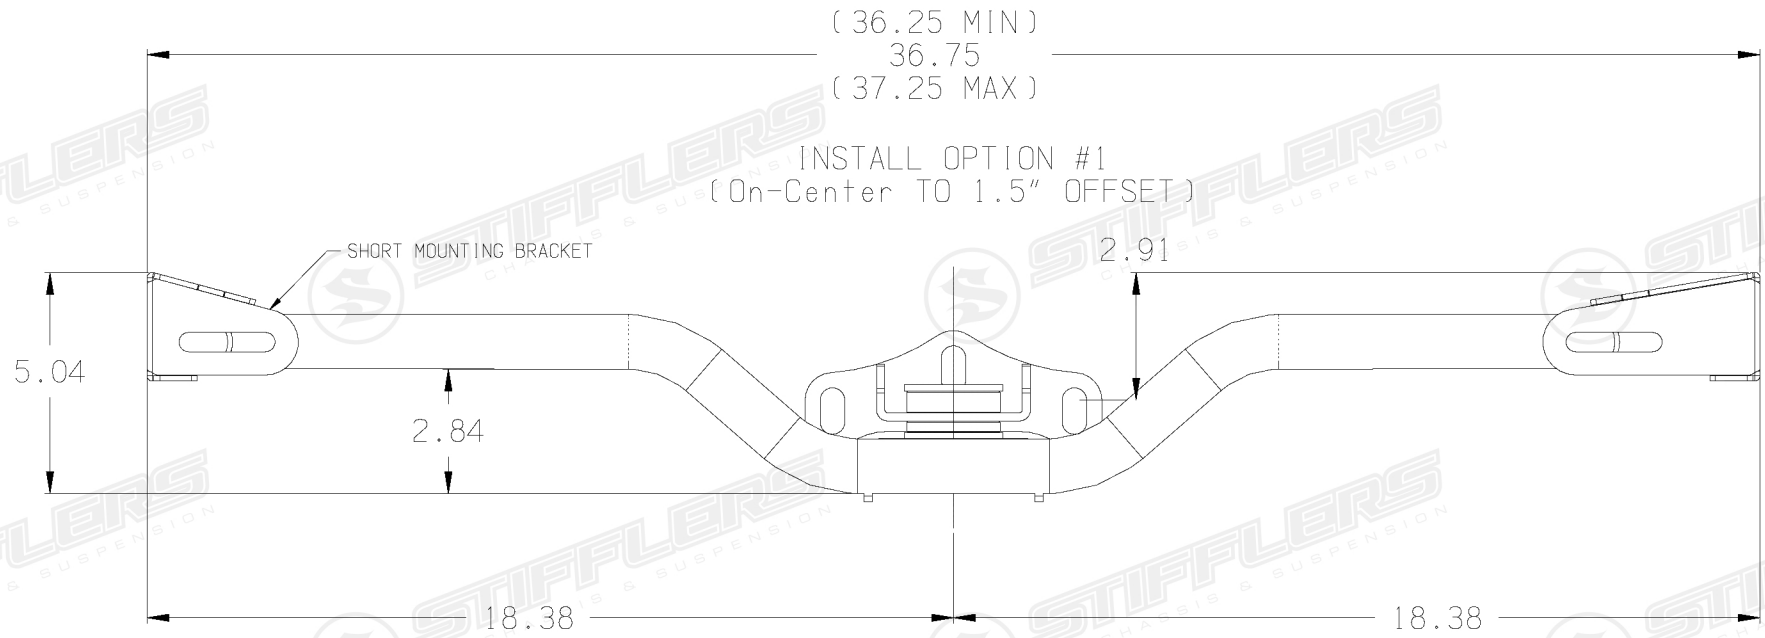

PART NUMBER: TCB-FT04
PART NAME: F-150 CROSSMEMBER (81-96)
(FOR 6R80, 10R80 & MT-82 TRANSMISSIONS)

INSTALL OPTION #2
(FROM 1.5" TO 3.0" OFFSET)

VIEW FROM REAR OF TRUCK