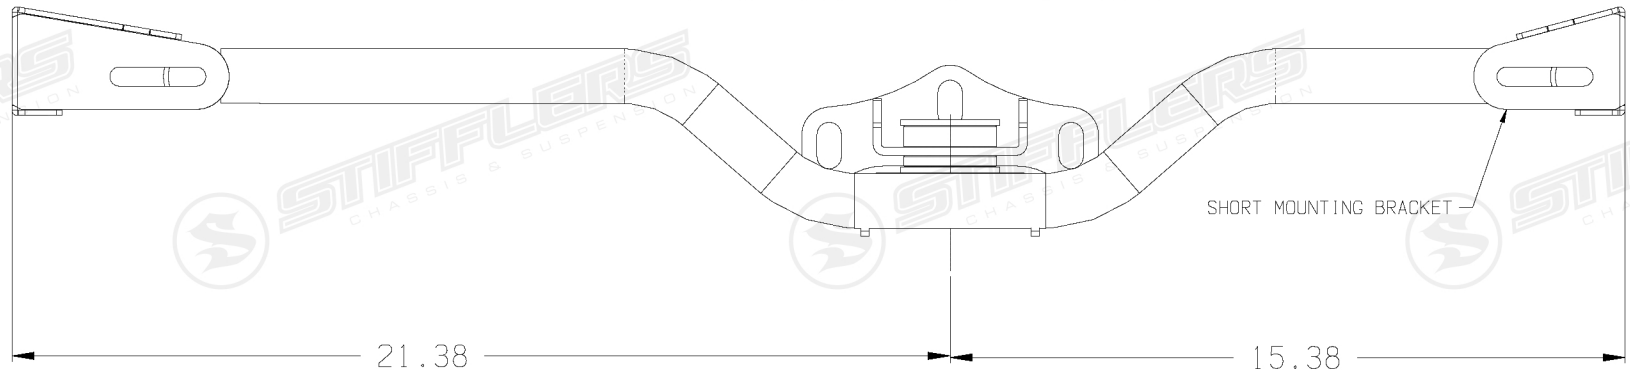

PART NUMBER: TCB-FT04
PART NAME: F-150 CROSSMEMBER (81-96)
(FOR 6R80, 10R80 & MT-82 TRANSMISSIONS)

INSTALL OPTION #2
(FROM 1.5" TO 3.0" OFFSET)

VIEW FROM REAR OF TRUCK