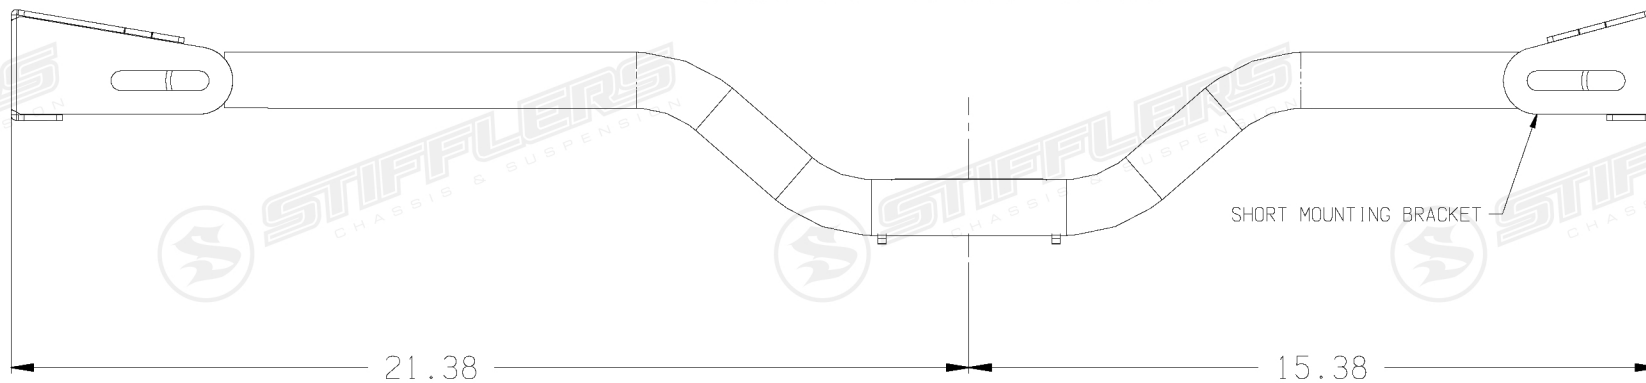

PART NUMBER: TCB-FT05
PART NAME: F-150 CROSSMEMBER (81-96)

(36.25 MIN)
36.75
(37.25 MAX)

INSTALL OPTION #1
(On-Center TO 1.5" OFFSET)

INSTALL OPTION #2
(FROM 1.5" TO 3.0" OFFSET)

VIEW FROM REAR OF TRUCK