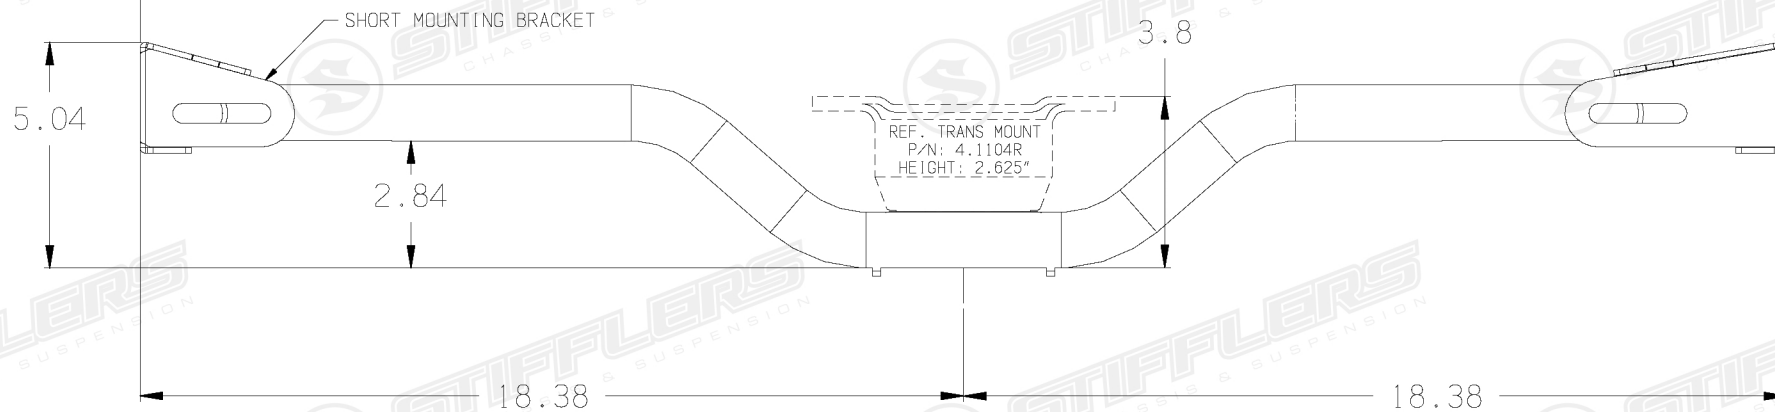

PART NUMBER: TCB-FT05
PART NAME: F-150 CROSSMEMBER (81-96)

(36.25 MIN)
36.75
(37.25 MAX)

INSTALL OPTION #1
(On-Center TO 1.5" OFFSET)

INSTALL OPTION #2
(FROM 1.5" TO 3.0" OFFSET)

VIEW FROM REAR OF TRUCK