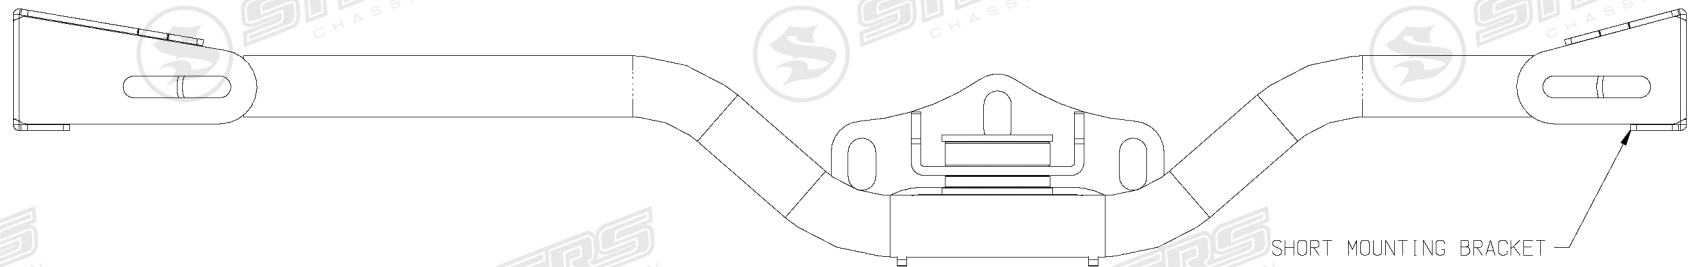

PART NUMBER: TCB-FT02
PART NAME: F-100 CROSSMEMBER (48-79)
(FOR 6R80, 10R80 & MT-82 TRANSMISSIONS)

34.00 (Ref. Dimension)

INSTALL OPTION #1

(On-Center Drivelines or up to 1.5" Offset)

INSTALL OPTION #2

(Driveline Offset from 1.5" up to 3.0")

VIEW FROM REAR OF TRUCK