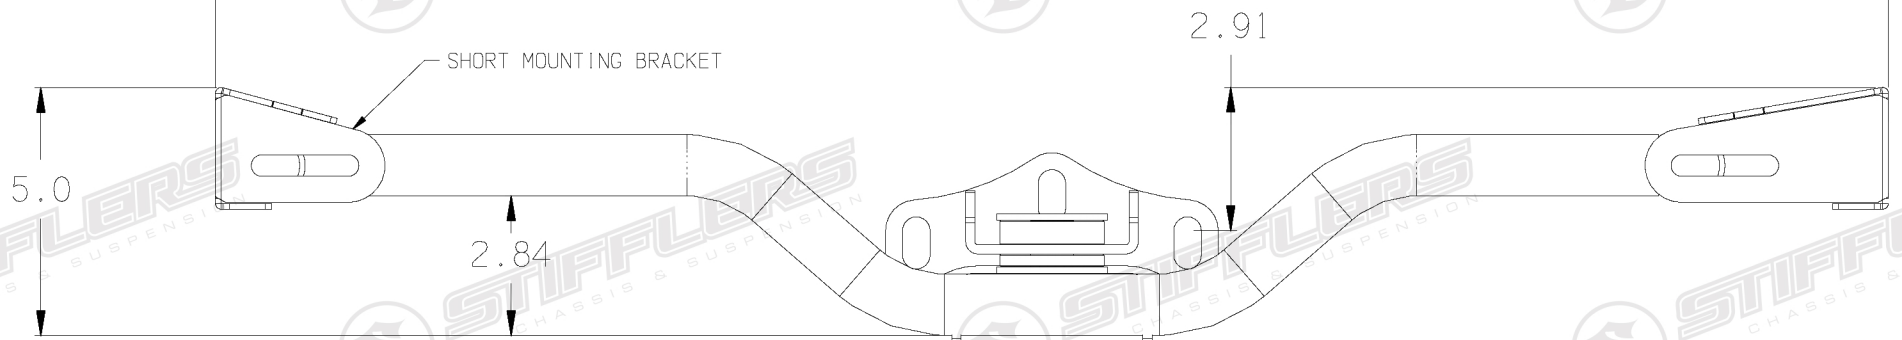

PART NUMBER: TCB-FT02
PART NAME: F-100 CROSSMEMBER (48-79)
(FOR 6R80, 10R80 & MT-82 TRANSMISSIONS)

34.00 (Ref. Dimension)

INSTALL OPTION #1

(On-Center Drivelines or up to 1.5" Offset)

INSTALL OPTION #2

(Driveline Offset from 1.5" up to 3.0")

VIEW FROM REAR OF TRUCK